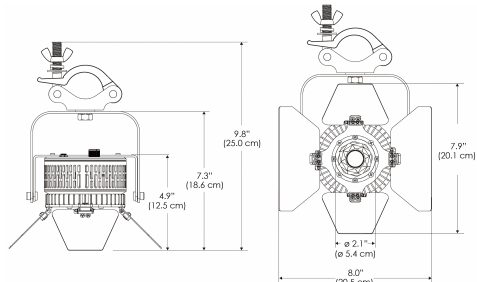

Power Supply & Control

PS Power Supply

PSX Power Supply w/ DMX
 (compatible with TOX/MPT mount)

Plug/Connection

US US 120V
EU EU 220V

SPECIFICATIONS

Beam Angle	55°
Spectrum Type	AMZ : Plant Flourish & Growth
	TB : Coral Health & Growth
Control	Intensity (0% - 100%), CCT
LED Source	DiCon Dense Matrix LED
Power Draw	80W max
AC Input Voltage	100 - 240V AC, 60Hz
Cooling	Fan Cooled
Operating Temperature	32 - 104°F (0 - 40°C)
Fixture Weight	1.3lb (~0.6kg)
Power Supply Weight	1.0lb (~0.4kg)

MECHANICAL FIGURES

W360BD-TOX/TON

PS
US EU

PSX
US EU

W360BD-CLP

Mounting Bracket Dimensions
ALL-CLP

*All -CLP configuration models come with standard DC cables of 6 inches and AC cables of 10 ft.

W360BD-TEX Legacy product

W360BD-TG Legacy product

MECHANICAL FIGURES

W360BD-MPT

PSX

US

PHOTOMETRIC DATA

AMZ

Distance		3' (~0.9 m)	5' (~1.5 m)	10' (~3.0 m)
@4000K	fc	465	237	47
	lux	4998	2548	500
@6500K	fc	470	240	48
	lux	5059	2579	506
Beam Diameter		Ø 2.3' (0.7m)	Ø 3.8' (1.2m)	Ø 7.6' (2.3m)

Beam Angle : 55°

TB

Distance		3' (~0.9 m)	5' (~1.5 m)	10' (~3.0 m)
@10000K	fc	276	100	27
	lux	2965	1067	286
@20000K	fc	51	20	10
	lux	544	213	104
Beam Diameter		Ø 2.3' (0.7m)	Ø 3.8' (1.2m)	Ø 7.6' (2.3m)

Beam Angle : 55°