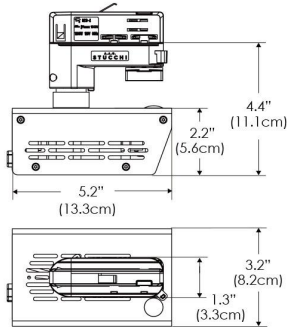

Power Supply & Control

PS Power Supply

PSX Power Supply w/ DMX
 (compatible with TOX/MPT mount)

Plug/Connection

US US 120V
EU EU 220V

SPECIFICATIONS

Beam Angle	55°
Spectrum Type	AMZ : Plant Flourish & Growth
	TB : Coral Health & Growth
Control	Intensity (0% - 100%), CCT
LED Source	DiCon Dense Matrix LED
Power Draw	80W max
AC Input Voltage	100 - 240V AC, 60Hz
Cooling	Fan Cooled
Operating Temperature	32 - 104°F (0 - 40°C)
Fixture Weight	1.3lb (~0.6kg)
Power Supply Weight	1.0lb (~0.4kg)

MECHANICAL FIGURES

W360BD-TOX/TON

PS
US EU

PSX
US EU

W360BD-CLP

Mounting Bracket Dimensions
ALL-CLP

*All -CLP configuration models come with standard DC cables of 6 inches and AC cables of 10 ft.

W360BD-TEX Legacy product

W360BD-TG Legacy product

MECHANICAL FIGURES

W360BD-MPT

PSX

US

PHOTOMETRIC DATA

AMZ

Distance		3' (~0.9 m)	5' (~1.5 m)	10' (~3.0 m)
@4000K	fc	465	237	47
	lux	4998	2548	500
@6500K	fc	470	240	48
	lux	5059	2579	506
Beam Diameter		Ø 2.3' (0.7m)	Ø 3.8' (1.2m)	Ø 7.6' (2.3m)

Beam Angle : 55°

TB

Distance		3' (~0.9 m)	5' (~1.5 m)	10' (~3.0 m)
@10000K	fc	276	100	27
	lux	2965	1067	286
@20000K	fc	51	20	10
	lux	544	213	104
Beam Diameter		Ø 2.3' (0.7m)	Ø 3.8' (1.2m)	Ø 7.6' (2.3m)

Beam Angle : 55°