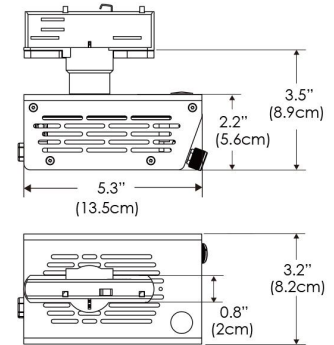

Power Supply & Control

PS Power Supply

PSX Power Supply w/ DMX
 (compatible with TOX/MPT mount)

Plug/Connection

US US 120V
EU EU 220V

SPECIFICATIONS

Beam Angle	55°
Spectrum Type	AMZ : Plant Flourish & Growth
	TB : Coral Health & Growth
Control	Intensity (0% - 100%), CCT
LED Source	DiCon Dense Matrix LED
Power Draw	80W max
AC Input Voltage	100 - 240V AC, 60Hz
Cooling	Fan Cooled
Operating Temperature	32 - 104°F (0 - 40°C)
Fixture Weight	1.3lb (~0.6kg)
Power Supply Weight	1.0lb (~0.4kg)

MECHANICAL FIGURES

W360BD-TOX/TON

PS
US EU

PSX
US EU

W360BD-CLP

Mounting Bracket Dimensions
ALL-CLP

*All -CLP configuration models come with standard DC cables of 6 inches and AC cables of 10 ft.

W360BD-TEX Legacy product

W360BD-TG Legacy product

MECHANICAL FIGURES

W360BD-MPT

PSX

US

PHOTOMETRIC DATA

AMZ

Distance		3' (~0.9 m)	5' (~1.5 m)	10' (~3.0 m)
@4000K	fc	465	237	47
	lux	4998	2548	500
@6500K	fc	470	240	48
	lux	5059	2579	506
Beam Diameter		Ø 2.3' (0.7m)	Ø 3.8' (1.2m)	Ø 7.6' (2.3m)

Beam Angle : 55°

TB

Distance		3' (~0.9 m)	5' (~1.5 m)	10' (~3.0 m)
@10000K	fc	276	100	27
	lux	2965	1067	286
@20000K	fc	51	20	10
	lux	544	213	104
Beam Diameter		Ø 2.3' (0.7m)	Ø 3.8' (1.2m)	Ø 7.6' (2.3m)

Beam Angle : 55°