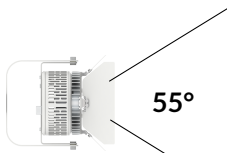

MECHANICAL FIGURES

W360BD-TOX/TON

PS
US EU

PSX
US EU

W360BD-CLP

Mounting Bracket Dimensions
ALL-CLP

*All -CLP configuration models come with standard DC cables of 6 inches and AC cables of 10 ft.

W360BD-TEX Legacy product

W360BD-TG Legacy product

MECHANICAL FIGURES

W360BD-MPT

PSX

US

PHOTOMETRIC DATA

AMZ

Distance		3' (~0.9 m)	5' (~1.5 m)	10' (~3.0 m)
@4000K	fc	465	237	47
	lux	4998	2548	500
@6500K	fc	470	240	48
	lux	5059	2579	506
Beam Diameter		Ø 2.3' (0.7m)	Ø 3.8' (1.2m)	Ø 7.6' (2.3m)

Beam Angle : 55°

TB

Distance		3' (~0.9 m)	5' (~1.5 m)	10' (~3.0 m)
@10000K	fc	276	100	27
	lux	2965	1067	286
@20000K	fc	51	20	10
	lux	544	213	104
Beam Diameter		Ø 2.3' (0.7m)	Ø 3.8' (1.2m)	Ø 7.6' (2.3m)

Beam Angle : 55°