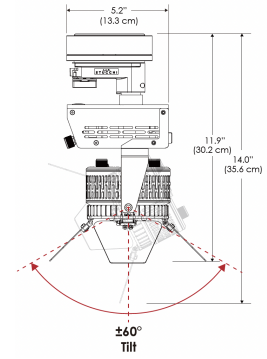

MECHANICAL FIGURES

W360BD-TOX/TON

PS
US EU

PSX
US EU

W360BD-CLP

Mounting Bracket Dimensions
ALL-CLP

*All -CLP configuration models come with standard DC cables of 6 inches and AC cables of 10 ft.

W360BD-TEX Legacy product

W360BD-TG Legacy product

MECHANICAL FIGURES

W360BD-MPT

PSX

US

PHOTOMETRIC DATA

AMZ

Distance		3' (~0.9 m)	5' (~1.5 m)	10' (~3.0 m)
@4000K	fc	465	237	47
	lux	4998	2548	500
@6500K	fc	470	240	48
	lux	5059	2579	506
Beam Diameter		Ø 2.3' (0.7m)	Ø 3.8' (1.2m)	Ø 7.6' (2.3m)

Beam Angle : 55°

TB

Distance		3' (~0.9 m)	5' (~1.5 m)	10' (~3.0 m)
@10000K	fc	276	100	27
	lux	2965	1067	286
@20000K	fc	51	20	10
	lux	544	213	104
Beam Diameter		Ø 2.3' (0.7m)	Ø 3.8' (1.2m)	Ø 7.6' (2.3m)

Beam Angle : 55°