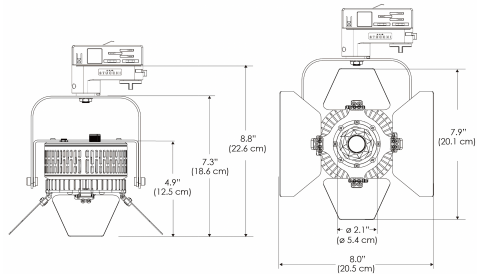

Power Supply & Control

PS Power Supply

PSX Power Supply w/ DMX
 (compatible with TOX/MPT mount)

Plug/Connection

US US 120V
EU EU 220V

SPECIFICATIONS

Beam Angle	55°
Spectrum Type	AMZ : Plant Flourish & Growth
	TB : Coral Health & Growth
Control	Intensity (0% - 100%), CCT
LED Source	DiCon Dense Matrix LED
Power Draw	80W max
AC Input Voltage	100 - 240V AC, 60Hz
Cooling	Fan Cooled
Operating Temperature	32 - 104°F (0 - 40°C)
Fixture Weight	1.3lb (~0.6kg)
Power Supply Weight	1.0lb (~0.4kg)

MECHANICAL FIGURES

W360BD-TOX/TON

PS
US EU

PSX
US EU

W360BD-CLP

Mounting Bracket Dimensions
ALL-CLP

*All -CLP configuration models come with standard DC cables of 6 inches and AC cables of 10 ft.

W360BD-TEX Legacy product

W360BD-TG Legacy product

MECHANICAL FIGURES

W360BD-MPT

PSX

US

PHOTOMETRIC DATA

AMZ

Distance		3' (~0.9 m)	5' (~1.5 m)	10' (~3.0 m)
@4000K	fc	465	237	47
	lux	4998	2548	500
@6500K	fc	470	240	48
	lux	5059	2579	506
Beam Diameter		Ø 2.3' (0.7m)	Ø 3.8' (1.2m)	Ø 7.6' (2.3m)

Beam Angle : 55°

TB

Distance		3' (~0.9 m)	5' (~1.5 m)	10' (~3.0 m)
@10000K	fc	276	100	27
	lux	2965	1067	286
@20000K	fc	51	20	10
	lux	544	213	104
Beam Diameter		Ø 2.3' (0.7m)	Ø 3.8' (1.2m)	Ø 7.6' (2.3m)

Beam Angle : 55°