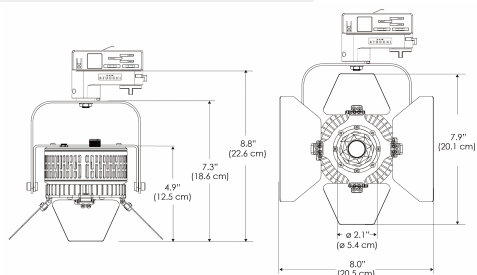

Power Supply & Control

PS Power Supply

PSX Power Supply w/ DMX
 (compatible with TOX/MPT mount)

Plug/Connection

US US 120V
EU EU 220V

SPECIFICATIONS

Beam Angle	55°
Spectrum Type	AMZ : Plant Flourish & Growth
	TB : Coral Health & Growth
Control	Intensity (0% - 100%), CCT
LED Source	DiCon Dense Matrix LED
Power Draw	80W max
AC Input Voltage	100 - 240V AC, 60Hz
Cooling	Fan Cooled
Operating Temperature	32 - 104°F (0 - 40°C)
Fixture Weight	1.3lb (~0.6kg)
Power Supply Weight	1.0lb (~0.4kg)

MECHANICAL FIGURES

W360BD-TOX/TON

PS
US EU

PSX
US EU

W360BD-CLP

Mounting Bracket Dimensions
ALL-CLP

*All -CLP configuration models come with standard DC cables of 6 inches and AC cables of 10 ft.

W360BD-TEX Legacy product

W360BD-TG Legacy product

MECHANICAL FIGURES

W360BD-MPT

PSX

US

PHOTOMETRIC DATA

AMZ

Distance		3' (~0.9 m)	5' (~1.5 m)	10' (~3.0 m)
@4000K	fc	465	237	47
	lux	4998	2548	500
@6500K	fc	470	240	48
	lux	5059	2579	506
Beam Diameter		Ø 2.3' (0.7m)	Ø 3.8' (1.2m)	Ø 7.6' (2.3m)

Beam Angle : 55°

TB

Distance		3' (~0.9 m)	5' (~1.5 m)	10' (~3.0 m)
@10000K	fc	276	100	27
	lux	2965	1067	286
@20000K	fc	51	20	10
	lux	544	213	104
Beam Diameter		Ø 2.3' (0.7m)	Ø 3.8' (1.2m)	Ø 7.6' (2.3m)

Beam Angle : 55°