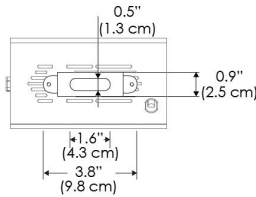

Power Supply & Control

PS Power Supply

PSX Power Supply w/ DMX
 (compatible with TOX/MPT mount)

Plug/Connection

US US 120V
EU EU 220V

SPECIFICATIONS

Beam Angle	55°
Spectrum Type	AMZ : Plant Flourish & Growth
	TB : Coral Health & Growth
Control	Intensity (0% - 100%), CCT
LED Source	DiCon Dense Matrix LED
Power Draw	80W max
AC Input Voltage	100 - 240V AC, 60Hz
Cooling	Fan Cooled
Operating Temperature	32 - 104°F (0 - 40°C)
Fixture Weight	1.3lb (~0.6kg)
Power Supply Weight	1.0lb (~0.4kg)

MECHANICAL FIGURES

W360BD-TOX/TON

PS
US EU

PSX
US EU

W360BD-CLP

Mounting Bracket Dimensions
ALL-CLP

*All -CLP configuration models come with standard DC cables of 6 inches and AC cables of 10 ft.

W360BD-TEX Legacy product

W360BD-TG Legacy product

MECHANICAL FIGURES

W360BD-MPT

PSX

US

PHOTOMETRIC DATA

AMZ

Distance		3' (~0.9 m)	5' (~1.5 m)	10' (~3.0 m)
@4000K	fc	465	237	47
	lux	4998	2548	500
@6500K	fc	470	240	48
	lux	5059	2579	506
Beam Diameter		Ø 2.3' (0.7m)	Ø 3.8' (1.2m)	Ø 7.6' (2.3m)

Beam Angle : 55°

TB

Distance		3' (~0.9 m)	5' (~1.5 m)	10' (~3.0 m)
@10000K	fc	276	100	27
	lux	2965	1067	286
@20000K	fc	51	20	10
	lux	544	213	104
Beam Diameter		Ø 2.3' (0.7m)	Ø 3.8' (1.2m)	Ø 7.6' (2.3m)

Beam Angle : 55°