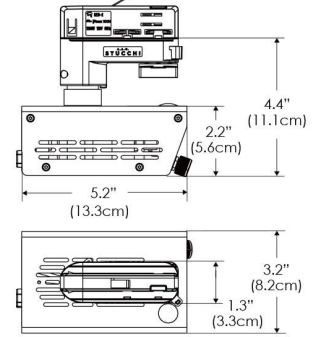

Power Supply & Control

PS Power Supply

PSX Power Supply w/ DMX
 (compatible with TOX/MPT mount)

Plug/Connection

US US 120V
EU EU 220V

SPECIFICATIONS

Beam Angle	55°
Spectrum Type	AMZ : Plant Flourish & Growth
	TB : Coral Health & Growth
Control	Intensity (0% - 100%), CCT
LED Source	DiCon Dense Matrix LED
Power Draw	80W max
AC Input Voltage	100 - 240V AC, 60Hz
Cooling	Fan Cooled
Operating Temperature	32 - 104°F (0 - 40°C)
Fixture Weight	1.3lb (~0.6kg)
Power Supply Weight	1.0lb (~0.4kg)

MECHANICAL FIGURES

W360BD-TOX/TON

PS
US EU

PSX
US EU

W360BD-CLP

Mounting Bracket Dimensions
ALL-CLP

*All -CLP configuration models come with standard DC cables of 6 inches and AC cables of 10 ft.

W360BD-TEX Legacy product

W360BD-TG Legacy product

MECHANICAL FIGURES

W360BD-MPT

PSX

US

PHOTOMETRIC DATA

AMZ

Distance		3' (~0.9 m)	5' (~1.5 m)	10' (~3.0 m)
@4000K	fc	465	237	47
	lux	4998	2548	500
@6500K	fc	470	240	48
	lux	5059	2579	506
Beam Diameter		Ø 2.3' (0.7m)	Ø 3.8' (1.2m)	Ø 7.6' (2.3m)

Beam Angle : 55°

TB

Distance		3' (~0.9 m)	5' (~1.5 m)	10' (~3.0 m)
@10000K	fc	276	100	27
	lux	2965	1067	286
@20000K	fc	51	20	10
	lux	544	213	104
Beam Diameter		Ø 2.3' (0.7m)	Ø 3.8' (1.2m)	Ø 7.6' (2.3m)

Beam Angle : 55°