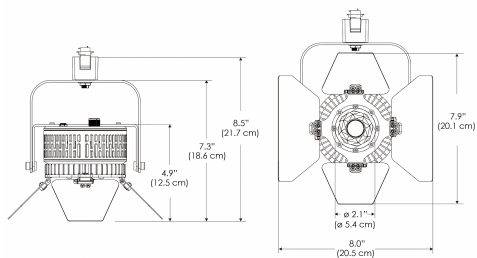

Power Supply & Control

PS Power Supply

PSX Power Supply w/ DMX
 (compatible with TOX/MPT mount)

Plug/Connection

US US 120V
EU EU 220V

SPECIFICATIONS

Beam Angle	55°
Spectrum Type	AMZ : Plant Flourish & Growth
	TB : Coral Health & Growth
Control	Intensity (0% - 100%), CCT
LED Source	DiCon Dense Matrix LED
Power Draw	80W max
AC Input Voltage	100 - 240V AC, 60Hz
Cooling	Fan Cooled
Operating Temperature	32 - 104°F (0 - 40°C)
Fixture Weight	1.3lb (~0.6kg)
Power Supply Weight	1.0lb (~0.4kg)

MECHANICAL FIGURES

W360BD-TOX/TON

PS
US EU

PSX
US EU

W360BD-CLP

Mounting Bracket Dimensions
ALL-CLP

*All -CLP configuration models come with standard DC cables of 6 inches and AC cables of 10 ft.

W360BD-TEX Legacy product

W360BD-TG Legacy product

MECHANICAL FIGURES

W360BD-MPT

PSX

US

PHOTOMETRIC DATA

AMZ

Distance		3' (~0.9 m)	5' (~1.5 m)	10' (~3.0 m)
@4000K	fc	465	237	47
	lux	4998	2548	500
@6500K	fc	470	240	48
	lux	5059	2579	506
Beam Diameter		Ø 2.3' (0.7m)	Ø 3.8' (1.2m)	Ø 7.6' (2.3m)

Beam Angle : 55°

TB

Distance		3' (~0.9 m)	5' (~1.5 m)	10' (~3.0 m)
@10000K	fc	276	100	27
	lux	2965	1067	286
@20000K	fc	51	20	10
	lux	544	213	104
Beam Diameter		Ø 2.3' (0.7m)	Ø 3.8' (1.2m)	Ø 7.6' (2.3m)

Beam Angle : 55°