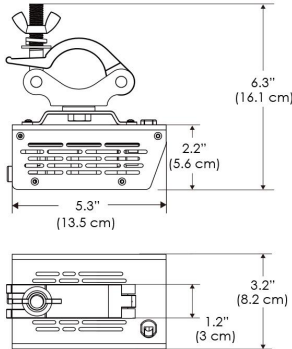

Power Supply & Control

PS Power Supply

PSX Power Supply w/ DMX
 (compatible with TOX/MPT mount)

Plug/Connection

US US 120V
EU EU 220V

SPECIFICATIONS

Beam Angle	55°
Spectrum Type	AMZ : Plant Flourish & Growth
	TB : Coral Health & Growth
Control	Intensity (0% - 100%), CCT
LED Source	DiCon Dense Matrix LED
Power Draw	80W max
AC Input Voltage	100 - 240V AC, 60Hz
Cooling	Fan Cooled
Operating Temperature	32 - 104°F (0 - 40°C)
Fixture Weight	1.3lb (~0.6kg)
Power Supply Weight	1.0lb (~0.4kg)

MECHANICAL FIGURES

W360BD-TOX/TON

PS
US EU

PSX
US EU

W360BD-CLP

Mounting Bracket Dimensions
ALL-CLP

*All -CLP configuration models come with standard DC cables of 6 inches and AC cables of 10 ft.

W360BD-TEX Legacy product

W360BD-TG Legacy product

MECHANICAL FIGURES

W360BD-MPT

PSX

US

PHOTOMETRIC DATA

AMZ

Distance		3' (~0.9 m)	5' (~1.5 m)	10' (~3.0 m)
@4000K	fc	465	237	47
	lux	4998	2548	500
@6500K	fc	470	240	48
	lux	5059	2579	506
Beam Diameter		Ø 2.3' (0.7m)	Ø 3.8' (1.2m)	Ø 7.6' (2.3m)

Beam Angle : 55°

TB

Distance		3' (~0.9 m)	5' (~1.5 m)	10' (~3.0 m)
@10000K	fc	276	100	27
	lux	2965	1067	286
@20000K	fc	51	20	10
	lux	544	213	104
Beam Diameter		Ø 2.3' (0.7m)	Ø 3.8' (1.2m)	Ø 7.6' (2.3m)

Beam Angle : 55°