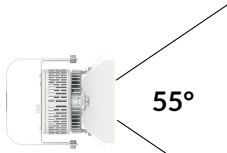

MECHANICAL FIGURES

W360BD-TOX/TON

PS
US EU

PSX
US EU

W360BD-CLP

Mounting Bracket Dimensions
ALL-CLP

*All -CLP configuration models come with standard DC cables of 6 inches and AC cables of 10 ft.

W360BD-TEX Legacy product

W360BD-TG Legacy product

MECHANICAL FIGURES

W360BD-MPT

PSX

US

PHOTOMETRIC DATA

AMZ

Distance		3' (~0.9 m)	5' (~1.5 m)	10' (~3.0 m)
@4000K	fc	465	237	47
	lux	4998	2548	500
@6500K	fc	470	240	48
	lux	5059	2579	506
Beam Diameter		Ø 2.3' (0.7m)	Ø 3.8' (1.2m)	Ø 7.6' (2.3m)

Beam Angle : 55°

TB

Distance		3' (~0.9 m)	5' (~1.5 m)	10' (~3.0 m)
@10000K	fc	276	100	27
	lux	2965	1067	286
@20000K	fc	51	20	10
	lux	544	213	104
Beam Diameter		Ø 2.3' (0.7m)	Ø 3.8' (1.2m)	Ø 7.6' (2.3m)

Beam Angle : 55°