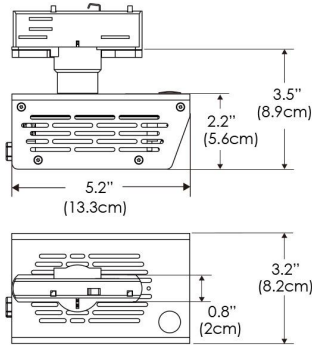

Power Supply & Control

PS Power Supply

PSX Power Supply w/ DMX
 (compatible with TOX/MPT mount)

Plug/Connection

US US 120V
EU EU 220V

SPECIFICATIONS

Beam Angle	55°
Spectrum Type	AMZ : Plant Flourish & Growth
	TB : Coral Health & Growth
Control	Intensity (0% - 100%), CCT
LED Source	DiCon Dense Matrix LED
Power Draw	80W max
AC Input Voltage	100 - 240V AC, 60Hz
Cooling	Fan Cooled
Operating Temperature	32 - 104°F (0 - 40°C)
Fixture Weight	1.3lb (~0.6kg)
Power Supply Weight	1.0lb (~0.4kg)

MECHANICAL FIGURES

W360BD-TOX/TON

PS
US EU

PSX
US EU

W360BD-CLP

Mounting Bracket Dimensions
ALL-CLP

*All -CLP configuration models come with standard DC cables of 6 inches and AC cables of 10 ft.

W360BD-TEX Legacy product

W360BD-TG Legacy product

MECHANICAL FIGURES

W360BD-MPT

PSX

US

PHOTOMETRIC DATA

AMZ

Distance		3' (~0.9 m)	5' (~1.5 m)	10' (~3.0 m)
@4000K	fc	465	237	47
	lux	4998	2548	500
@6500K	fc	470	240	48
	lux	5059	2579	506
Beam Diameter		Ø 2.3' (0.7m)	Ø 3.8' (1.2m)	Ø 7.6' (2.3m)

Beam Angle : 55°

TB

Distance		3' (~0.9 m)	5' (~1.5 m)	10' (~3.0 m)
@10000K	fc	276	100	27
	lux	2965	1067	286
@20000K	fc	51	20	10
	lux	544	213	104
Beam Diameter		Ø 2.3' (0.7m)	Ø 3.8' (1.2m)	Ø 7.6' (2.3m)

Beam Angle : 55°