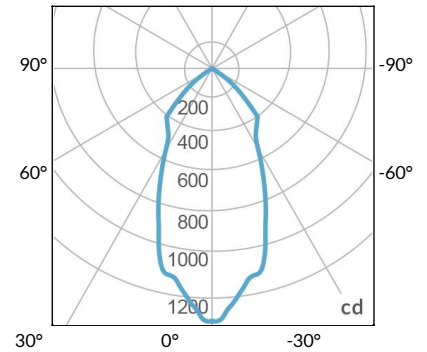

W360BD-TG Legacy product

MECHANICAL FIGURES

W360BD-MPT

PSX

US

PHOTOMETRIC DATA

AMZ

Distance		3' (~0.9 m)	5' (~1.5 m)	10' (~3.0 m)
@4000K	fc	465	237	47
	lux	4998	2548	500
@6500K	fc	470	240	48
	lux	5059	2579	506
Beam Diameter		Ø 2.3' (0.7m)	Ø 3.8' (1.2m)	Ø 7.6' (2.3m)

Beam Angle : 55°

TB

Distance		3' (~0.9 m)	5' (~1.5 m)	10' (~3.0 m)
@10000K	fc	276	100	27
	lux	2965	1067	286
@20000K	fc	51	20	10
	lux	544	213	104
Beam Diameter		Ø 2.3' (0.7m)	Ø 3.8' (1.2m)	Ø 7.6' (2.3m)

Beam Angle : 55°