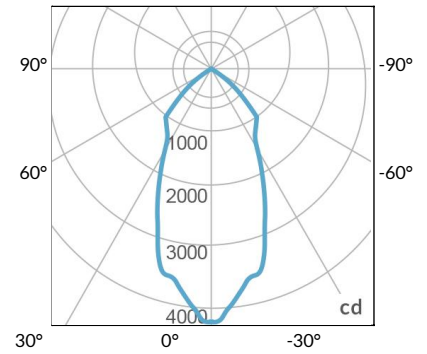

W360BD-TG Legacy product

MECHANICAL FIGURES

W360BD-MPT

PSX

US

PHOTOMETRIC DATA

AMZ

Distance		3' (~0.9 m)	5' (~1.5 m)	10' (~3.0 m)
@4000K	fc	465	237	47
	lux	4998	2548	500
@6500K	fc	470	240	48
	lux	5059	2579	506
Beam Diameter		Ø 2.3' (0.7m)	Ø 3.8' (1.2m)	Ø 7.6' (2.3m)

Beam Angle : 55°

TB

Distance		3' (~0.9 m)	5' (~1.5 m)	10' (~3.0 m)
@10000K	fc	276	100	27
	lux	2965	1067	286
@20000K	fc	51	20	10
	lux	544	213	104
Beam Diameter		Ø 2.3' (0.7m)	Ø 3.8' (1.2m)	Ø 7.6' (2.3m)

Beam Angle : 55°