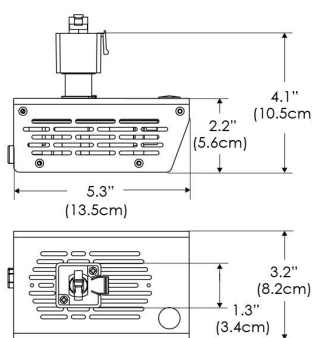

Power Supply & Control

PS Power Supply

PSX Power Supply w/ DMX
 (compatible with TOX/MPT mount)

Plug/Connection

US US 120V
EU EU 220V

SPECIFICATIONS

Beam Angle	55°
Spectrum Type	AMZ : Plant Flourish & Growth
	TB : Coral Health & Growth
Control	Intensity (0% - 100%), CCT
LED Source	DiCon Dense Matrix LED
Power Draw	80W max
AC Input Voltage	100 - 240V AC, 60Hz
Cooling	Fan Cooled
Operating Temperature	32 - 104°F (0 - 40°C)
Fixture Weight	1.3lb (~0.6kg)
Power Supply Weight	1.0lb (~0.4kg)

MECHANICAL FIGURES

W360BD-TOX/TON

PS
US EU

PSX
US EU

W360BD-CLP

Mounting Bracket Dimensions
ALL-CLP

*All -CLP configuration models come with standard DC cables of 6 inches and AC cables of 10 ft.

W360BD-TEX Legacy product

W360BD-TG Legacy product

MECHANICAL FIGURES

W360BD-MPT

PSX

US

PHOTOMETRIC DATA

AMZ

Distance		3' (~0.9 m)	5' (~1.5 m)	10' (~3.0 m)
@4000K	fc	465	237	47
	lux	4998	2548	500
@6500K	fc	470	240	48
	lux	5059	2579	506
Beam Diameter		Ø 2.3' (0.7m)	Ø 3.8' (1.2m)	Ø 7.6' (2.3m)

Beam Angle : 55°

TB

Distance		3' (~0.9 m)	5' (~1.5 m)	10' (~3.0 m)
@10000K	fc	276	100	27
	lux	2965	1067	286
@20000K	fc	51	20	10
	lux	544	213	104
Beam Diameter		Ø 2.3' (0.7m)	Ø 3.8' (1.2m)	Ø 7.6' (2.3m)

Beam Angle : 55°