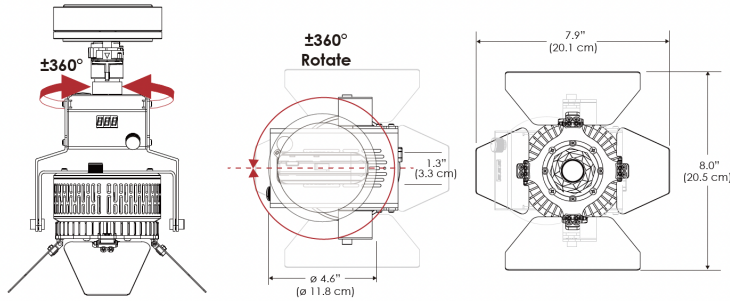

Power Supply & Control

PS Power Supply

PSX Power Supply w/ DMX
 (compatible with TOX/MPT mount)

Plug/Connection

US US 120V
EU EU 220V

SPECIFICATIONS

Beam Angle	55°
Spectrum Type	AMZ : Plant Flourish & Growth
	TB : Coral Health & Growth
Control	Intensity (0% - 100%), CCT
LED Source	DiCon Dense Matrix LED
Power Draw	80W max
AC Input Voltage	100 - 240V AC, 60Hz
Cooling	Fan Cooled
Operating Temperature	32 - 104°F (0 - 40°C)
Fixture Weight	1.3lb (~0.6kg)
Power Supply Weight	1.0lb (~0.4kg)

MECHANICAL FIGURES

W360BD-TOX/TON

PS
US EU

PSX
US EU

W360BD-CLP

Mounting Bracket Dimensions
ALL-CLP

*All -CLP configuration models come with standard DC cables of 6 inches and AC cables of 10 ft.

W360BD-TEX Legacy product

W360BD-TG Legacy product

MECHANICAL FIGURES

W360BD-MPT

PSX

US

PHOTOMETRIC DATA

AMZ

Distance		3' (~0.9 m)	5' (~1.5 m)	10' (~3.0 m)
@4000K	fc	465	237	47
	lux	4998	2548	500
@6500K	fc	470	240	48
	lux	5059	2579	506
Beam Diameter		Ø 2.3' (0.7m)	Ø 3.8' (1.2m)	Ø 7.6' (2.3m)

Beam Angle : 55°

TB

Distance		3' (~0.9 m)	5' (~1.5 m)	10' (~3.0 m)
@10000K	fc	276	100	27
	lux	2965	1067	286
@20000K	fc	51	20	10
	lux	544	213	104
Beam Diameter		Ø 2.3' (0.7m)	Ø 3.8' (1.2m)	Ø 7.6' (2.3m)

Beam Angle : 55°